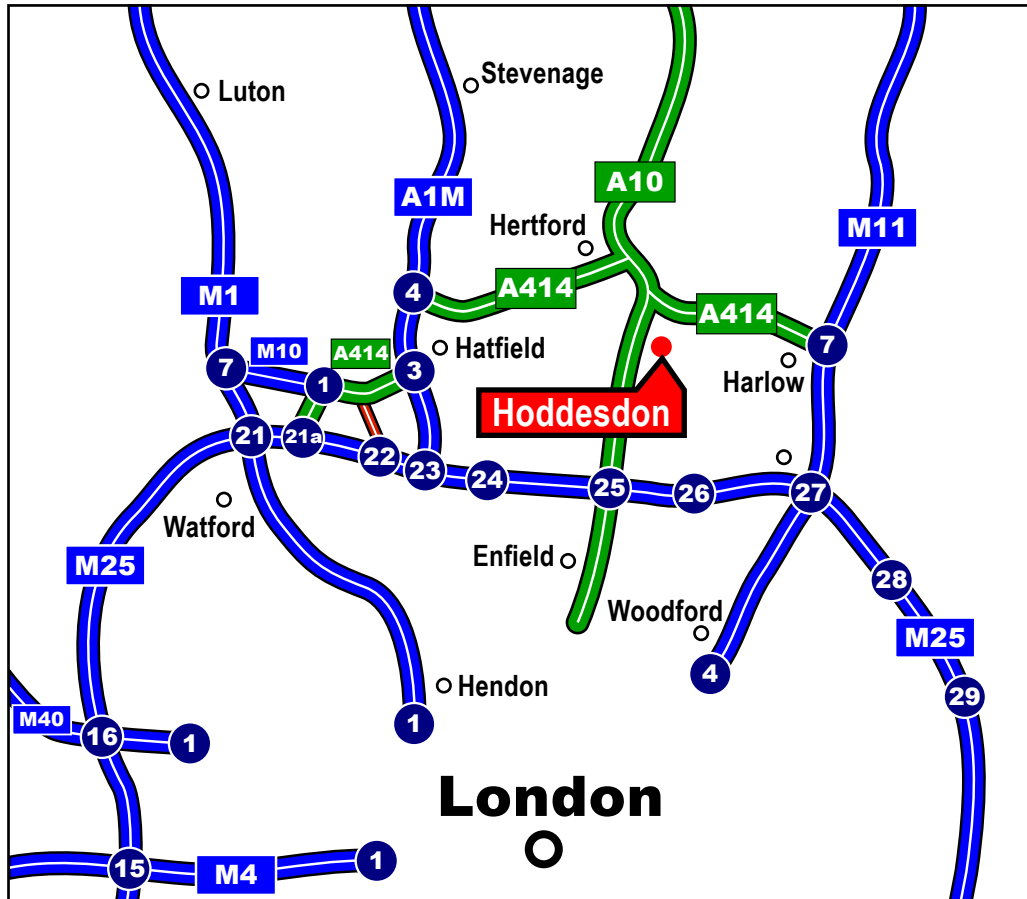

## Travelling By Car

Follow the A1170 from either Ware Road or A10 - Dinant Link Road until you reach the Hoddesdon Tower Centre roundabout (see map). From the roundabout go onto the Dinant Link Road past the traffic lights and join the left carriageway. Turn left at the roundabout into Essex Road, pass Jewsons on the left and then take your first left into Pindar Road. We are located behind A & A Mercotech and access is via a shared entrance. Look out for the Allendale Group sign.

Note. GPS units may not pin point our exact location, but should direct you as far as Pindar Road.

## Travelling By Train

Nearest Station is Rye House Station on the National Express East Anglia Line.  
Direct Line Service from London Liverpool Street.  
If travelling from Stansted Airport or Cambridge, change lines at Broxbourne Station.

Walking from Rye House Station.

Turn right from the station, then right into Fishermans Way. At the end of Fishermans Way turn right into Normandy Way and over the bridge. At the end of Normandy Way turn right into Pindar Road then continue until you reach A&A Mercotech. We are located behind A&A Mercotech and access is via a shared entrance. Look out for the Allendale Group sign.