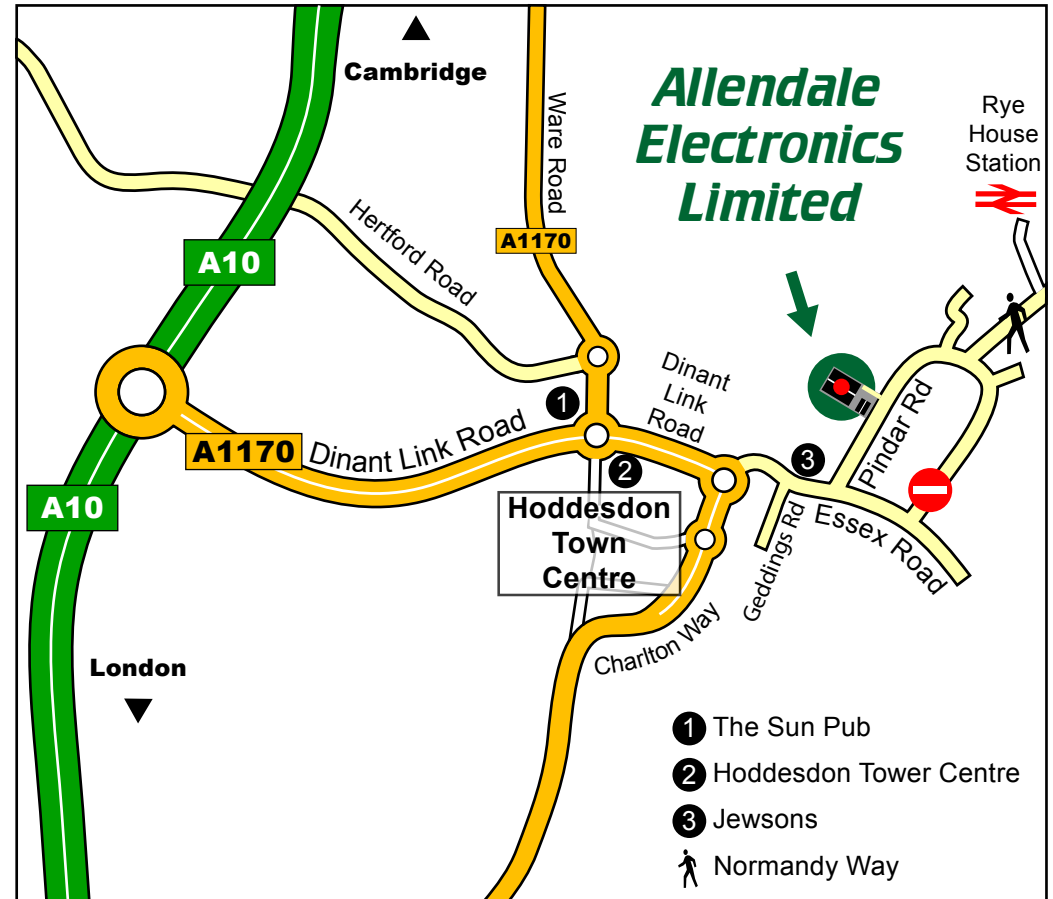

**Directions:-** Allendale Electronics Limited, Unit 2 Cobra Works, Pindar Road, Hoddesdon, Hertfordshire EN11 0JX.

## Travelling By Car

Follow the A1170 from either Ware Road or A10 - Dinant Link Road until you reach the Hoddesdon Tower Centre roundabout (see map). From the roundabout go onto the Dinant Link Road past the traffic lights and join the left carriageway. Turn left at the roundabout into Essex Road, pass Jewsons on the left and then take your first left into Pindar Road. We are located behind A & A Mercotech and access is via a shared entrance. Look out for the Allendale Group sign.

## Travelling By Train

Nearest Station is Rye House Station on the National Express East Anglia Line.  
Direct Line Service from London Liverpool Street.  
If travelling from Stansted Airport or Cambridge, change lines at Broxbourne Station.

Walking from Rye House Station.

Turn right from the station, then right into Fishermans Way. At the end of Fishermans Way turn right into Normandy Way and over the bridge. At the end of Normandy Way turn right into Pindar Road then continue until you reach A&A Mercotech. We are located behind A&A Mercotech and access is via a shared entrance. Look out for the Allendale Group sign.