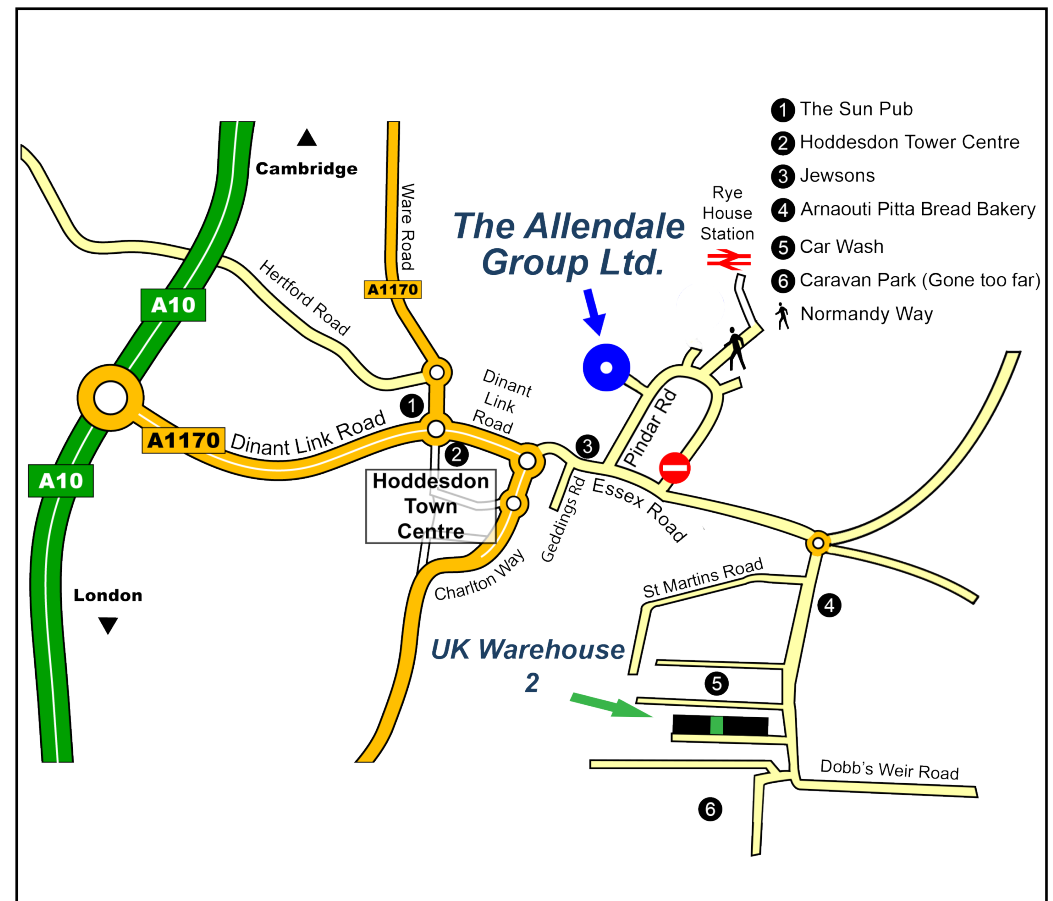

Travelling By Car

Follow the A1170 from either Ware Road or A10 - Dinant Link Road until you reach the Hoddesdon Tower Centre roundabout (see map). From the roundabout go onto the Dinant Link Road past the traffic lights and join the left carriageway. Turn left at the roundabout into Essex Road, pass Jewsons on the left and then take your first left into Pindar Road. We are located behind A & A Mercotech and access is via a shared entrance. Look out for the Allendale Group sign.

Note. GPS units may not pin point our exact location, but should direct you as far as Pindar Road.

Travelling By Train

Nearest Station is Rye House Station on the National Express East Anglia Line.
Direct Line Service from London Liverpool Street.
If travelling from Stansted Airport or Cambridge, change lines at Broxbourne Station.

Walking from Rye House Station.

Turn right from the station, then right into Fishermans Way. At the end of Fishermans Way turn right into Normandy Way and over the bridge. At the end of Normandy Way turn right into Pindar Road then continue until you reach A&A Mercotech. We are located behind A&A Mercotech and access is via a shared entrance. Look out for the Allendale Group sign.

To reach the new Warehouse exit out of Pindar Road and turn left onto Essex road. Once you reach the roundabout take the third exit and walk straight on. Carry on until you see Auto Windscreens and turn right. If you see a caravan park you have gone too far. Look out for the cases and enclosures logo and you have reached your destination.