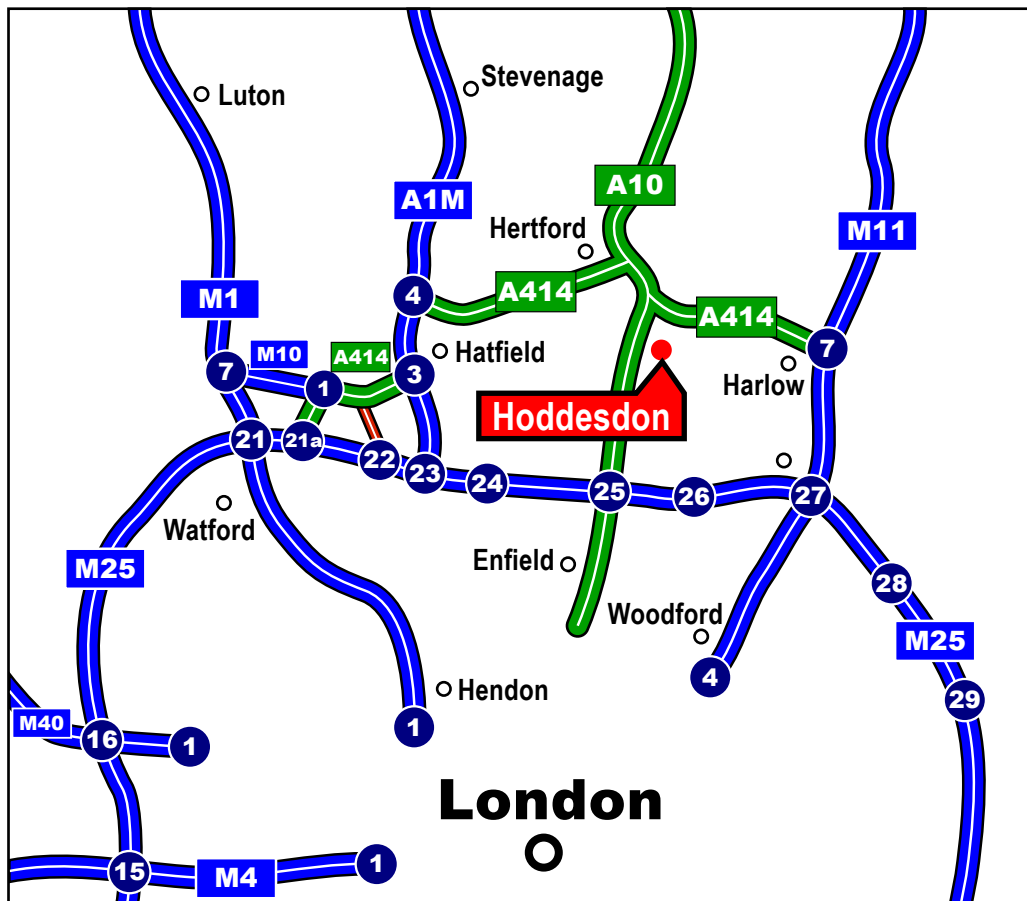

Travelling By Car

Follow the A1170 from either Ware Road or A10 - Dinant Link Road until you reach the Hoddesdon Tower Centre roundabout (see map). From the roundabout go onto the Dinant Link Road past the traffic lights and join the left carriageway. Turn left at the roundabout into Essex Road, pass Jewsons on the left and then take your first left into Pindar Road. We are located behind A & A Mercotech and access is via a shared entrance. Look out for the Allendale Group sign.

Note. GPS units may not pin point our exact location, but should direct you as far as Pindar Road.

Travelling By Train

Nearest Station is Rye House Station on the National Express East Anglia Line.
Direct Line Service from London Liverpool Street.
If travelling from Stansted Airport or Cambridge, change lines at Broxbourne Station.

Walking from Rye House Station.

Turn right from the station, then right into Fishermans Way. At the end of Fishermans Way turn right into Normandy Way and over the bridge. At the end of Normandy Way turn right into Pindar Road then continue until you reach A&A Mercotech. We are located behind A&A Mercotech and access is via a shared entrance. Look out for the Allendale Group sign.

To reach the new Warehouse exit out of Pindar Road and turn left onto Essex road. Once you reach the roundabout take the third exit and walk straight on. Carry on until you see Auto Windscreens and turn right. If you see a caravan park you have gone too far. Look out for the cases and enclosures logo and you have reached your destination.